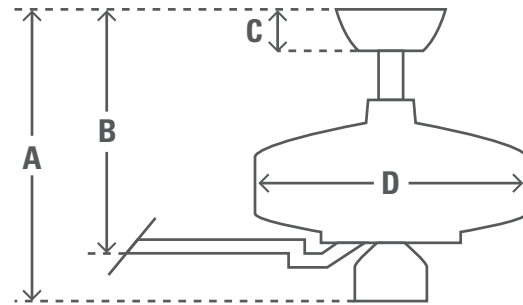

Number of Blades 5

Blade Material Plastic

Light Socket Type N/A

Bulbs N/A

Motor Size (mm) 172mm x 12mm

Downrods Included	in	cm
	3"	7.6

Net Weight	lbs	kgs
	20.9	9.5

ENERGY INFORMATION

Airflow (m³/s) 2.30

CFM at High 4869

RPM 153

Noise Level < 46dbA overall
< 36dbA motor

Energy Use (W) 59

FAN DIMENSIONS

	in	cm
(A) Ceiling to Bottom of Fan	14.0	35.6
(B) Ceiling to Bottom of Blade	12.9	32.6
(C) Ceiling to Bottom of Canopy	3.8	9.7
(D) Width of Fan Body	9.5	24.1