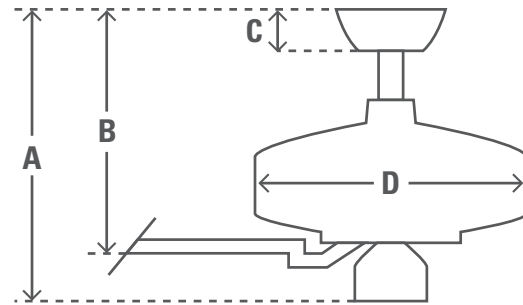

137cm (54") BAYVIEW

PRODUCT SPECIFICATION SHEET

Family Name Bayview

Model # 24996

EAN Code 0049694249968

Voltage 240v/50Hz

Housing Finish White

Blade Finishes White Plastic Wicker

Number of Blades 5

Blade Material Plastic

Light Socket Type N/A

Bulbs N/A

Motor Size (mm) 172mm x 12mm

Downrods Included	in	cm
	3"	7.6

Net Weight	lbs	kgs
	20.9	9.5

ENERGY INFORMATION

Airflow (m ³ /s)	2.30
CFM at High	4869
RPM	153
Noise Level	< 46dbA overall < 36dbA motor
Energy Use (W)	59

FAN DIMENSIONS

	in	cm
(A) Ceiling to Bottom of Fan	14.0	35.6
(B) Ceiling to Bottom of Blade	12.9	32.6
(C) Ceiling to Bottom of Canopy	3.8	9.7
(D) Width of Fan Body	9.5	24.1