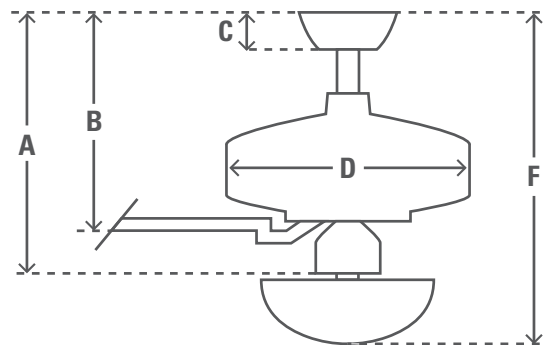

132cm (52") CABO FRIO

PRODUCT SPECIFICATION SHEET

Family Name Cabo Frio

Model #	50638	
EAN Code	0049694506382	
Voltage	240v/50Hz	
Housing Finish	Antique Pewter	
Blade Finishes	Matte Black	
Number of Blades	3	
Blade Material	Plastic	
Light Socket Type	N/A	
Bulbs	N/A	
Motor Size (mm)	172mm x 20mm	
Downrods Included	in 4"	cm 10.2
Net Weight	lbs 17.0	kgs 7.7

ENERGY INFORMATION

Airflow (m ³ /s)	2.44
CFM at High	5180
RPM	161
Noise Level	< 46dbA overall < 36dbA motor
Energy Use (W)	0

FAN DIMENSIONS

	in	cm
(A) Ceiling to Bottom of Fan	13.2	33.4
(B) Ceiling to Bottom of Blade	11.0	27.9
(C) Ceiling to Bottom of Canopy	2.8	7.1
(D) Width of Fan Body	6.9	17.4
(F) Ceiling to Bottom of Light	13.2	33.4